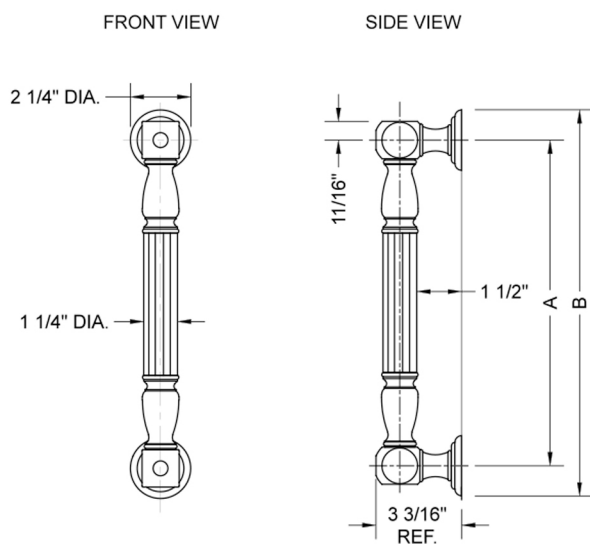

42" G21 Straight Grab Bar

Model #: G21-42-

FEATURES:

- Grab bars are ADA compliant when installed properly
- All brass construction, fully polished & plated
- Style options to complement all collections
- Optional handshower sliders and toilet paper/washcloth holders can be added only upon initial order
- *NOTE: GRAB BARS OVER 32" REQUIRE A MIDDLE POST
- All grab bars can be custom sized. Contact JACLO for pricing & availability
- Grab bars 24" or longer are NOT AVAILABLE in PG or SG. For large quantity orders, please contact hospitality@jaclo.com

SPECIFICATION DRAWING:

BRASS LUXURY GRAB BAR			
PART. #	DESCRIPTION	A	B
G21-12-XX	12" CENTER TO CENTER	12"	14 1/4"
G21-16-XX	16" CENTER TO CENTER	16"	18 1/4"
G21-18-XX	18" CENTER TO CENTER	18"	20 1/4"
G21-24-XX	24" CENTER TO CENTER	24"	26 1/4"
G21-32-XX	32" CENTER TO CENTER	32"	34 1/4"
*NOTE: GRAB BARS OVER 32" REQUIRE A MIDDLE POST			
G21-36-XX	36" CENTER TO CENTER	36"	38 1/4"
G21-42-XX	42" CENTER TO CENTER	42"	44 1/4"
G21-48-XX	48" CENTER TO CENTER	48"	50 1/4"
G21-60-XX	60" CENTER TO CENTER	60"	62 1/4"