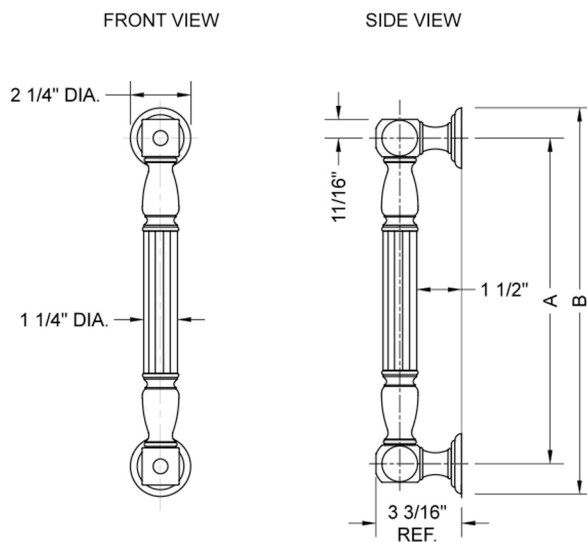

36" G21 Straight Grab Bar

Model #: G21-36-

FEATURES:

- Grab bars are ADA compliant when installed properly
- All brass construction, fully polished & plated
- Style options to complement all collections
- Optional handshower sliders and toilet paper/washcloth holders can be added only upon initial order
- *NOTE: GRAB BARS OVER 32" REQUIRE A MIDDLE POST
- All grab bars can be custom sized. Contact JACLO for pricing & availability
- Grab bars 24" or longer are NOT AVAILABLE in PG or SG. For large quantity orders, please contact hospitality@jaclo.com

SPECIFICATION DRAWING:

BRASS LUXURY GRAB BAR			
PART. #	DESCRIPTION	A	B
G21-12-XX	12" CENTER TO CENTER	12"	14 1/4"
G21-16-XX	16" CENTER TO CENTER	16"	18 1/4"
G21-18-XX	18" CENTER TO CENTER	18"	20 1/4"
G21-24-XX	24" CENTER TO CENTER	24"	26 1/4"
G21-32-XX	32" CENTER TO CENTER	32"	34 1/4"
*NOTE: GRAB BARS OVER 32" REQUIRE A MIDDLE POST			
G21-36-XX	36" CENTER TO CENTER	36"	38 1/4"
G21-42-XX	42" CENTER TO CENTER	42"	44 1/4"
G21-48-XX	48" CENTER TO CENTER	48"	50 1/4"
G21-60-XX	60" CENTER TO CENTER	60"	62 1/4"