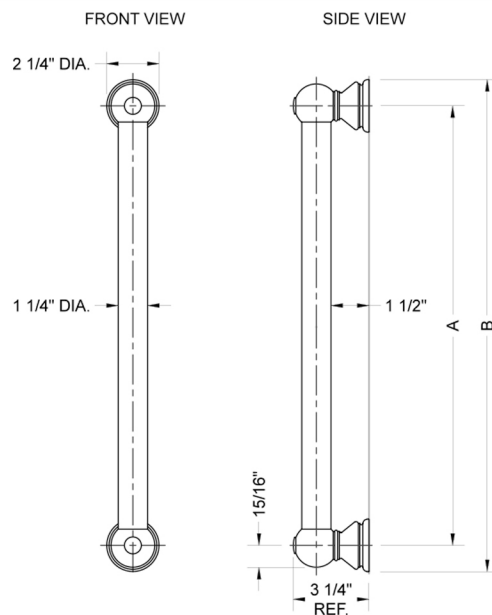

36" G30 Straight Grab Bar

Model #: G30-36-

FEATURES:

- Grab bars are ADA compliant when installed properly
- All brass construction, fully polished & plated
- Style options to complement all collections
- Optional handshower sliders and toilet paper/washcloth holders can be added only upon initial order
- *NOTE: GRAB BARS OVER 32" REQUIRE A MIDDLE POST
- All grab bars can be custom sized. Contact JACLO for pricing & availability
- Grab bars 24" or longer are NOT AVAILABLE in PG or SG. For large quantity orders, please contact hospitality@jaclo.com

SPECIFICATION DRAWING:

BRASS LUXURY GRAB BAR			
PART. #	DESCRIPTION	A	B
G30-12-XX	12" CENTER TO CENTER	12"	14 1/4"
G30-16-XX	16" CENTER TO CENTER	16"	18 1/4"
G30-18-XX	18" CENTER TO CENTER	18"	20 1/4"
G30-24-XX	24" CENTER TO CENTER	24"	28 1/4"
G30-32-XX	32" CENTER TO CENTER	32"	44 1/4"
*NOTE: GRAB BARS OVER 32" REQUIRE A MIDDLE POST			
G30-36-XX	36" CENTER TO CENTER	36"	38 1/4"
G30-42-XX	42" CENTER TO CENTER	42"	44 1/4"
G30-48-XX	48" CENTER TO CENTER	48"	50 1/4"
G30-60-XX	60" CENTER TO CENTER	60"	62 1/4"