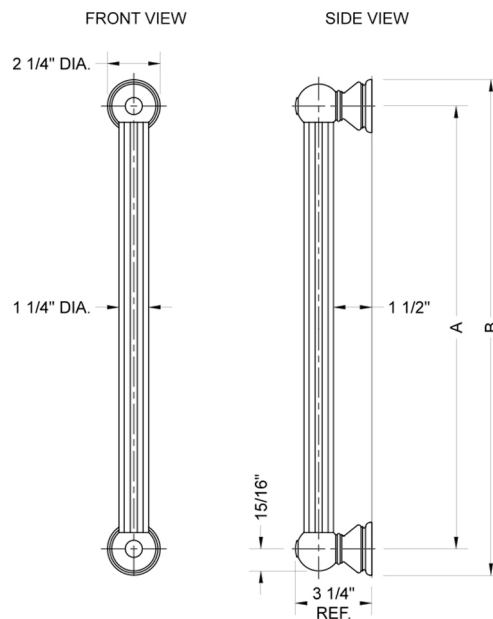

36" G33 Straight Grab Bar

Model #: G33-36-

FEATURES:

- Grab bars are ADA compliant when installed properly
- All brass construction, fully polished & plated
- Style options to complement all collections
- Optional handshower sliders and toilet paper/washcloth holders can be added only upon initial order
- *NOTE: GRAB BARS OVER 32" REQUIRE A MIDDLE POST
- All grab bars can be custom sized. Contact JACLO for pricing & availability
- Grab bars 24" or longer are NOT AVAILABLE in PG or SG. For large quantity orders, please contact hospitality@jaclo.com

SPECIFICATION DRAWING:

BRASS LUXURY GRAB BAR			
PART. #	DESCRIPTION	A	B
G33-12-XX	12" CENTER TO CENTER	12"	14 1/4"
G33-16-XX	16" CENTER TO CENTER	16"	18 1/4"
G33-18-XX	18" CENTER TO CENTER	18"	20 1/4"
G33-24-XX	24" CENTER TO CENTER	24"	28 1/4"
G33-32-XX	32" CENTER TO CENTER	32"	44 1/4"
*NOTE: GRAB BARS OVER 32" REQUIRE A MIDDLE POST			
G33-36-XX	36" CENTER TO CENTER	36"	38 1/4"
G33-42-XX	42" CENTER TO CENTER	42"	44 1/4"
G33-48-XX	48" CENTER TO CENTER	48"	50 1/4"
G33-60-XX	60" CENTER TO CENTER	60"	62 1/4"