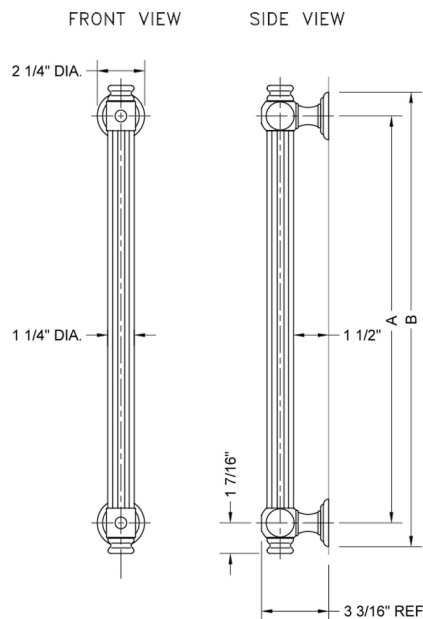

36" G61 Straight Grab Bar

Model #: G61-36-

FEATURES:

- Grab bars are ADA compliant when installed properly
- All brass construction, fully polished & plated
- Style options to complement all collections
- Optional handshower sliders and toilet paper/washcloth holders can be added only upon initial order
- *NOTE: GRAB BARS OVER 32" REQUIRE A MIDDLE POST
- All grab bars can be custom sized. Contact JACLO for pricing & availability
- Grab bars 24" or longer are NOT AVAILABLE in PG or SG. For large quantity orders, please contact hospitality@jaclo.com

SPECIFICATION DRAWING:

BRASS LUXURY GRAB BAR			
PART. #	DESCRIPTION	A	B
G61-12-XX	12" CENTER TO CENTER	12"	14 1/4"
G61-16-XX	16" CENTER TO CENTER	16"	18 1/4"
G61-18-XX	18" CENTER TO CENTER	18"	20 1/4"
G61-24-XX	24" CENTER TO CENTER	24"	24 1/4"
G61-32-XX	32" CENTER TO CENTER	32"	34 1/4"
*NOTE: GRAB BARS OVER 32" REQUIRE A MIDDLE POST			
G61-36-XX	36" CENTER TO CENTER	36"	38 1/4"
G61-42-XX	42" CENTER TO CENTER	42"	44 1/4"
G61-48-XX	48" CENTER TO CENTER	48"	50 1/4"
G61-60-XX	60" CENTER TO CENTER	60"	62 1/4"