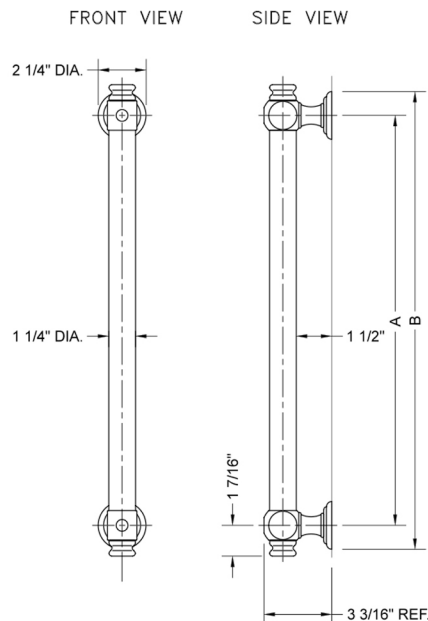

## 36" G60 Straight Grab Bar

Model #: G60-36-

### FEATURES:

- Grab bars are ADA compliant when installed properly
- All brass construction, fully polished & plated
- Style options to complement all collections
- Optional handshower sliders and toilet paper/washcloth holders can be added only upon initial order
- \*NOTE: GRAB BARS OVER 32" REQUIRE A MIDDLE POST
- All grab bars can be custom sized. Contact JACLO for pricing & availability
- Grab bars 24" or longer are NOT AVAILABLE in PG or SG. For large quantity orders, please contact [hospitality@jaclo.com](mailto:hospitality@jaclo.com)

### SPECIFICATION DRAWING:

BRASS LUXURY GRAB BAR			
PART. #	DESCRIPTION	A	B
G60-12-XX	12" CENTER TO CENTER	12"	14 1/4"
G60-16-XX	16" CENTER TO CENTER	16"	18 1/4"
G60-18-XX	18" CENTER TO CENTER	18"	20 1/4"
G60-24-XX	24" CENTER TO CENTER	24"	24 1/4"
G60-32-XX	32" CENTER TO CENTER	32"	34 1/4"
*NOTE: GRAB BARS OVER 32" REQUIRE A MIDDLE POST			
G60-36-XX	36" CENTER TO CENTER	36"	38 1/4"
G60-42-XX	42" CENTER TO CENTER	42"	44 1/4"
G60-48-XX	48" CENTER TO CENTER	48"	50 1/4"
G60-60-XX	60" CENTER TO CENTER	60"	62 1/4"