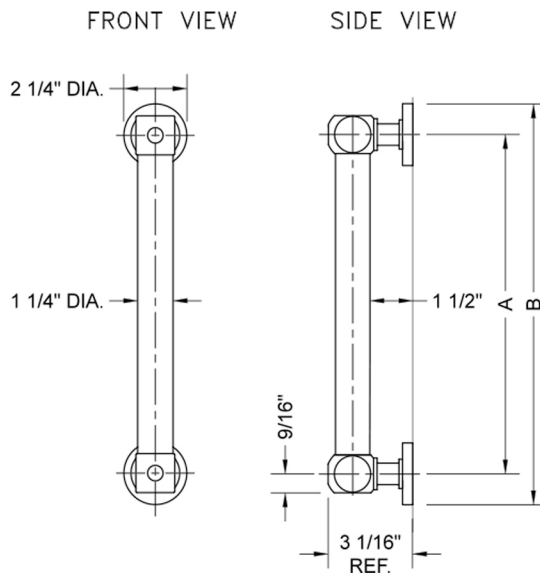

36" G70 Straight Grab Bar

Model #: G70-36-

FEATURES:

- Grab bars are ADA compliant when installed properly
- All brass construction, fully polished & plated
- Style options to complement all collections
- Optional handshower sliders and toilet paper/washcloth holders can be added only upon initial order
- *NOTE: GRAB BARS OVER 32" REQUIRE A MIDDLE POST
- All grab bars can be custom sized. Contact JACLO for pricing & availability
- Grab bars 24" or longer are NOT AVAILABLE in PG or SG. For large quantity orders, please contact hospitality@jaclo.com

SPECIFICATION DRAWING:

BRASS LUXURY GRAB BARS			
PART. #	DESCRIPTION	A	B
G70-12-XX	12" GRAB BAR	12"	14 1/4"
G70-16-XX	16" GRAB BAR	16"	18 1/4"
G70-18-XX	18" GRAB BAR	18"	20 1/4"
G70-24-XX	24" GRAB BAR	24"	26 1/4"
G70-32-XX	32" GRAB BAR	32"	34 1/4"
<i>*NOTE: GRAB BARS OVER 32" REQUIRE A MIDDLE POST</i>			
G70-36-XX	36" GRAB BAR	36"	38 1/4"
G70-42-XX	42" GRAB BAR	42"	44 1/4"
G70-48-XX	48" GRAB BAR	48"	50 1/4"
G70-60-XX	60" GRAB BAR	60"	62 1/4"