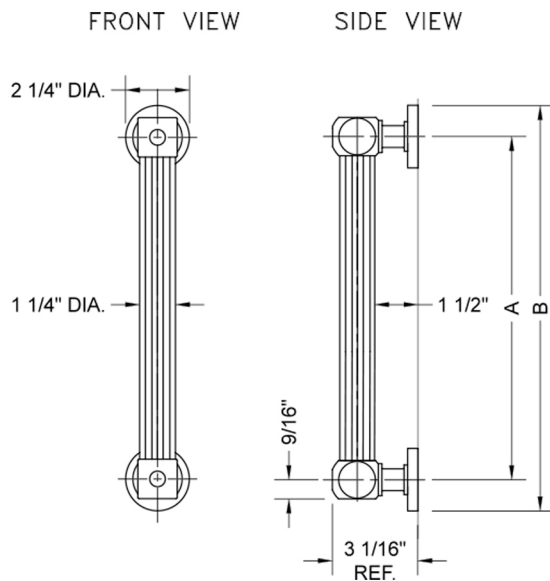

32" G71 Straight Grab Bar

Model #: G71-32-

FEATURES:

- Grab bars are ADA compliant when installed properly
- All brass construction, fully polished & plated
- Style options to complement all collections
- Optional handshower sliders and toilet paper/washcloth holders can be added only upon initial order
- *NOTE: GRAB BARS OVER 32" REQUIRE A MIDDLE POST
- All grab bars can be custom sized. Contact JACLO for pricing & availability
- Grab bars 24" or longer are NOT AVAILABLE in PG or SG. For large quantity orders, please contact hospitality@jaclo.com

SPECIFICATION DRAWING:

BRASS LUXURY GRAB BARS			
PART. #	DESCRIPTION	A	B
G71-12-XX	12" GRAB BAR	12"	14 1/4"
G71-16-XX	16" GRAB BAR	16"	18 1/4"
G71-18-XX	18" GRAB BAR	18"	20 1/4"
G71-24-XX	24" GRAB BAR	24"	26 1/4"
G71-32-XX	32" GRAB BAR	32"	34 1/4"
<i>*NOTE: GRAB BARS OVER 32" REQUIRE A MIDDLE POST</i>			
G71-36-XX	36" GRAB BAR	36"	38 1/4"
G71-42-XX	42" GRAB BAR	42"	44 1/4"
G71-48-XX	48" GRAB BAR	48"	50 1/4"
G71-60-XX	60" GRAB BAR	60"	62 1/4"