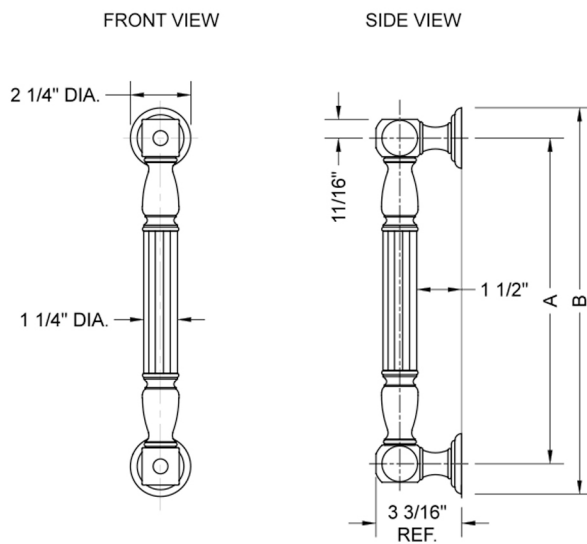

32" G21 Straight Grab Bar

Model #: G21-32-

FEATURES:

- Grab bars are ADA compliant when installed properly
- All brass construction, fully polished & plated
- Style options to complement all collections
- Optional handshower sliders and toilet paper/washcloth holders can be added only upon initial order
- *NOTE: GRAB BARS OVER 32" REQUIRE A MIDDLE POST
- All grab bars can be custom sized. Contact JACLO for pricing & availability
- Grab bars 24" or longer are NOT AVAILABLE in PG or SG. For large quantity orders, please contact hospitality@jaclo.com

SPECIFICATION DRAWING:

BRASS LUXURY GRAB BAR			
PART. #	DESCRIPTION	A	B
G21-12-XX	12" CENTER TO CENTER	12"	14 1/4"
G21-16-XX	16" CENTER TO CENTER	16"	18 1/4"
G21-18-XX	18" CENTER TO CENTER	18"	20 1/4"
G21-24-XX	24" CENTER TO CENTER	24"	26 1/4"
G21-32-XX	32" CENTER TO CENTER	32"	34 1/4"
*NOTE: GRAB BARS OVER 32" REQUIRE A MIDDLE POST			
G21-36-XX	36" CENTER TO CENTER	36"	38 1/4"
G21-42-XX	42" CENTER TO CENTER	42"	44 1/4"
G21-48-XX	48" CENTER TO CENTER	48"	50 1/4"
G21-60-XX	60" CENTER TO CENTER	60"	62 1/4"