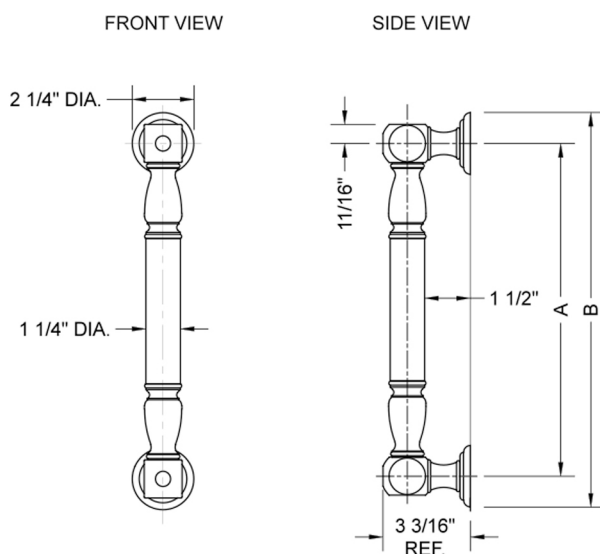

32" G20 Straight Grab Bar

Model #: G20-32-

FEATURES:

- Grab bars are ADA compliant when installed properly
- All brass construction, fully polished & plated
- Style options to complement all collections
- Optional handshower sliders and toilet paper/washcloth holders can be added only upon initial order
- *NOTE: GRAB BARS OVER 32" REQUIRE A MIDDLE POST
- All grab bars can be custom sized. Contact JACLO for pricing & availability
- Grab bars 24" or longer are NOT AVAILABLE in PG or SG. For large quantity orders, please contact hospitality@jaclo.com

SPECIFICATION DRAWING:

BRASS LUXURY GRAB BAR			
PART. #	DESCRIPTION	A	B
G20-12-XX	12" CENTER TO CENTER	12"	14 1/4"
G20-16-XX	16" CENTER TO CENTER	16"	18 1/4"
G20-18-XX	18" CENTER TO CENTER	18"	20 1/4"
G20-24-XX	24" CENTER TO CENTER	24"	26 1/4"
G20-32-XX	32" CENTER TO CENTER	32"	34 1/4"
*NOTE: GRAB BARS OVER 32" REQUIRE A MIDDLE POST			
G20-36-XX	36" CENTER TO CENTER	36"	38 1/4"
G20-42-XX	42" CENTER TO CENTER	42"	44 1/4"
G20-48-XX	48" CENTER TO CENTER	48"	50 1/4"
G20-60-XX	60" CENTER TO CENTER	60"	62 1/4"