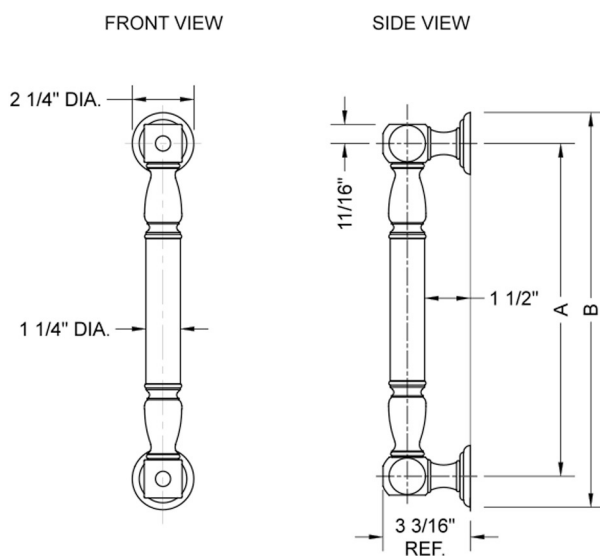

24" G20 Straight Grab Bar

Model #: G20-24-

FEATURES:

- ADA compliant when properly installed
- All brass construction, fully polished & plated
- All grab bars can be custom sized. Contact JACLO for pricing & availability
- Optional handshower sliders and toilet paper/wash cloth holders can be added only upon initial order
- Grab bars over 32" REQUIRE a middle post

SPECIFICATION DRAWING:

BRASS LUXURY GRAB BAR			
PART. #	DESCRIPTION	A	B
G20-12-XX	12" CENTER TO CENTER	12"	14 1/4"
G20-16-XX	16" CENTER TO CENTER	16"	18 1/4"
G20-18-XX	18" CENTER TO CENTER	18"	20 1/4"
G20-24-XX	24" CENTER TO CENTER	24"	26 1/4"
G20-32-XX	32" CENTER TO CENTER	32"	34 1/4"
*NOTE: GRAB BARS OVER 32" REQUIRE A MIDDLE POST			
G20-36-XX	36" CENTER TO CENTER	36"	38 1/4"
G20-42-XX	42" CENTER TO CENTER	42"	44 1/4"
G20-48-XX	48" CENTER TO CENTER	48"	50 1/4"
G20-60-XX	60" CENTER TO CENTER	60"	62 1/4"