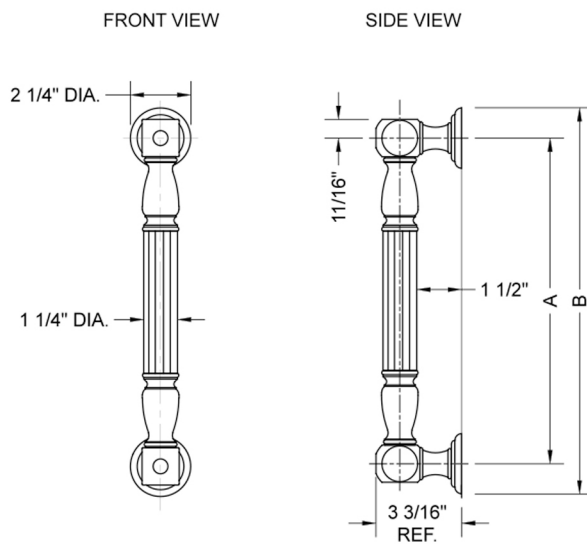

24" G21 Straight Grab Bar

Model #: G21-24-

FEATURES:

- Grab bars are ADA compliant when installed properly
- All brass construction, fully polished & plated
- Style options to complement all collections
- Optional handshower sliders and toilet paper/washcloth holders can be added only upon initial order
- *NOTE: GRAB BARS OVER 32" REQUIRE A MIDDLE POST
- All grab bars can be custom sized. Contact JACLO for pricing & availability
- Grab bars 24" or longer are NOT AVAILABLE in PG or SG. For large quantity orders, please contact hospitality@jaclo.com

SPECIFICATION DRAWING:

BRASS LUXURY GRAB BAR			
PART. #	DESCRIPTION	A	B
G21-12-XX	12" CENTER TO CENTER	12"	14 1/4"
G21-16-XX	16" CENTER TO CENTER	16"	18 1/4"
G21-18-XX	18" CENTER TO CENTER	18"	20 1/4"
G21-24-XX	24" CENTER TO CENTER	24"	26 1/4"
G21-32-XX	32" CENTER TO CENTER	32"	34 1/4"
*NOTE: GRAB BARS OVER 32" REQUIRE A MIDDLE POST			
G21-36-XX	36" CENTER TO CENTER	36"	38 1/4"
G21-42-XX	42" CENTER TO CENTER	42"	44 1/4"
G21-48-XX	48" CENTER TO CENTER	48"	50 1/4"
G21-60-XX	60" CENTER TO CENTER	60"	62 1/4"