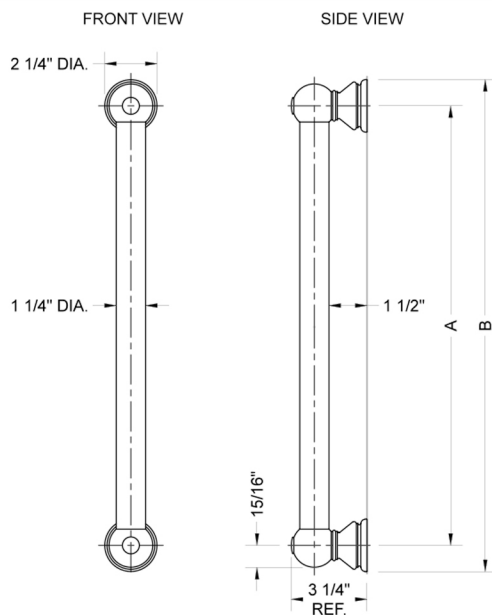

24" G30 Straight Grab Bar

Model #: G30-24-

FEATURES:

- Grab bars are ADA compliant when installed properly
- All brass construction, fully polished & plated
- Style options to complement all collections
- Optional handshower sliders and toilet paper/washcloth holders can be added only upon initial order
- *NOTE: GRAB BARS OVER 32" REQUIRE A MIDDLE POST
- All grab bars can be custom sized. Contact JACLO for pricing & availability
- Grab bars 24" or longer are NOT AVAILABLE in PG or SG. For large quantity orders, please contact hospitality@jaclo.com

SPECIFICATION DRAWING:

BRASS LUXURY GRAB BAR			
PART. #	DESCRIPTION	A	B
G30-12-XX	12" CENTER TO CENTER	12"	14 1/4"
G30-16-XX	16" CENTER TO CENTER	16"	18 1/4"
G30-18-XX	18" CENTER TO CENTER	18"	20 1/4"
G30-24-XX	24" CENTER TO CENTER	24"	28 1/4"
G30-32-XX	32" CENTER TO CENTER	32"	44 1/4"
*NOTE: GRAB BARS OVER 32" REQUIRE A MIDDLE POST			
G30-36-XX	36" CENTER TO CENTER	36"	38 1/4"
G30-42-XX	42" CENTER TO CENTER	42"	44 1/4"
G30-48-XX	48" CENTER TO CENTER	48"	50 1/4"
G30-60-XX	60" CENTER TO CENTER	60"	62 1/4"