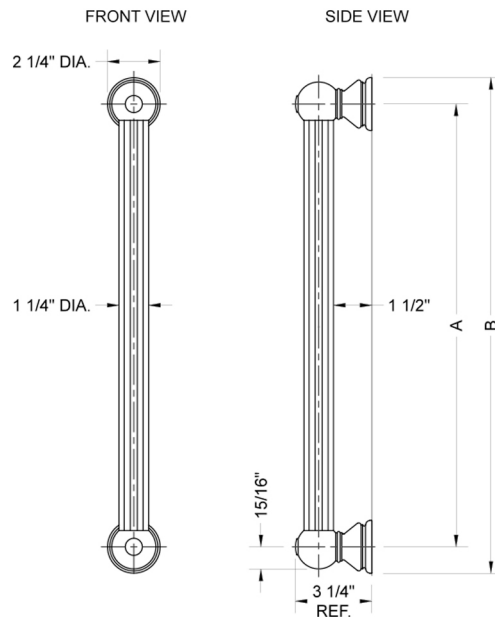

## 24" G33 Straight Grab Bar

Model #: G33-24-

### FEATURES:

- Grab bars are ADA compliant when installed properly
- All brass construction, fully polished & plated
- Style options to complement all collections
- Optional handshower sliders and toilet paper/washcloth holders can be added only upon initial order
- \*NOTE: GRAB BARS OVER 32" REQUIRE A MIDDLE POST
- All grab bars can be custom sized. Contact JACLO for pricing & availability
- Grab bars 24" or longer are NOT AVAILABLE in PG or SG. For large quantity orders, please contact [hospitality@jaclo.com](mailto:hospitality@jaclo.com)

### SPECIFICATION DRAWING:

BRASS LUXURY GRAB BAR			
PART. #	DESCRIPTION	A	B
G33-12-XX	12" CENTER TO CENTER	12"	14 1/4"
G33-16-XX	16" CENTER TO CENTER	16"	18 1/4"
G33-18-XX	18" CENTER TO CENTER	18"	20 1/4"
G33-24-XX	24" CENTER TO CENTER	24"	28 1/4"
G33-32-XX	32" CENTER TO CENTER	32"	44 1/4"
*NOTE: GRAB BARS OVER 32" REQUIRE A MIDDLE POST			
G33-36-XX	36" CENTER TO CENTER	36"	38 1/4"
G33-42-XX	42" CENTER TO CENTER	42"	44 1/4"
G33-48-XX	48" CENTER TO CENTER	48"	50 1/4"
G33-60-XX	60" CENTER TO CENTER	60"	62 1/4"