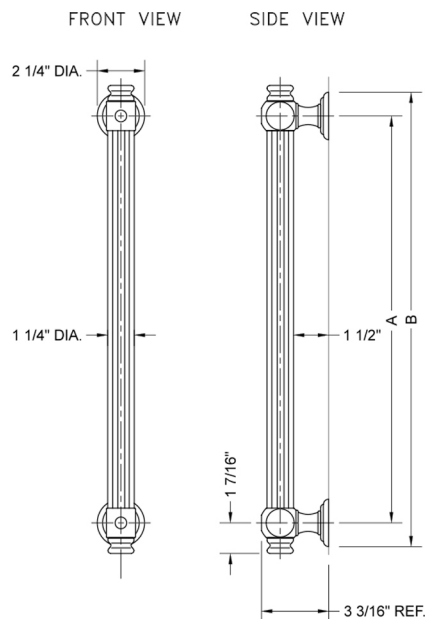

24" G61 Straight Grab Bar

Model #: G61-24-

FEATURES:

- Grab bars are ADA compliant when installed properly
- All brass construction, fully polished & plated
- Style options to complement all collections
- Optional handshower sliders and toilet paper/washcloth holders can be added only upon initial order
- *NOTE: GRAB BARS OVER 32" REQUIRE A MIDDLE POST
- All grab bars can be custom sized. Contact JACLO for pricing & availability
- Grab bars 24" or longer are NOT AVAILABLE in PG or SG. For large quantity orders, please contact hospitality@jaclo.com

SPECIFICATION DRAWING:

BRASS LUXURY GRAB BAR			
PART. #	DESCRIPTION	A	B
G61-12-XX	12" CENTER TO CENTER	12"	14 1/4"
G61-16-XX	16" CENTER TO CENTER	16"	18 1/4"
G61-18-XX	18" CENTER TO CENTER	18"	20 1/4"
G61-24-XX	24" CENTER TO CENTER	24"	24 1/4"
G61-32-XX	32" CENTER TO CENTER	32"	34 1/4"
*NOTE: GRAB BARS OVER 32" REQUIRE A MIDDLE POST			
G61-36-XX	36" CENTER TO CENTER	36"	38 1/4"
G61-42-XX	42" CENTER TO CENTER	42"	44 1/4"
G61-48-XX	48" CENTER TO CENTER	48"	50 1/4"
G61-60-XX	60" CENTER TO CENTER	60"	62 1/4"