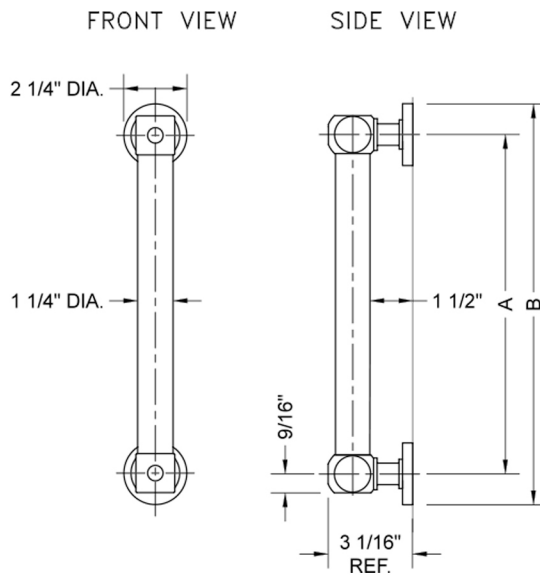

## 24" G70 Straight Grab Bar

Model #: G70-24-

### FEATURES:

- Grab bars are ADA compliant when installed properly
- All brass construction, fully polished & plated
- Style options to complement all collections
- Optional handshower sliders and toilet paper/washcloth holders can be added only upon initial order
- \*NOTE: GRAB BARS OVER 32" REQUIRE A MIDDLE POST
- All grab bars can be custom sized. Contact JACLO for pricing & availability
- Grab bars 24" or longer are NOT AVAILABLE in PG or SG. For large quantity orders, please contact [hospitality@jaclo.com](mailto:hospitality@jaclo.com)

### SPECIFICATION DRAWING:

BRASS LUXURY GRAB BARS			
PART. #	DESCRIPTION	A	B
G70-12-XX	12" GRAB BAR	12"	14 1/4"
G70-16-XX	16" GRAB BAR	16"	18 1/4"
G70-18-XX	18" GRAB BAR	18"	20 1/4"
G70-24-XX	24" GRAB BAR	24"	26 1/4"
G70-32-XX	32" GRAB BAR	32"	34 1/4"
<i>*NOTE: GRAB BARS OVER 32" REQUIRE A MIDDLE POST</i>			
G70-36-XX	36" GRAB BAR	36"	38 1/4"
G70-42-XX	42" GRAB BAR	42"	44 1/4"
G70-48-XX	48" GRAB BAR	48"	50 1/4"
G70-60-XX	60" GRAB BAR	60"	62 1/4"