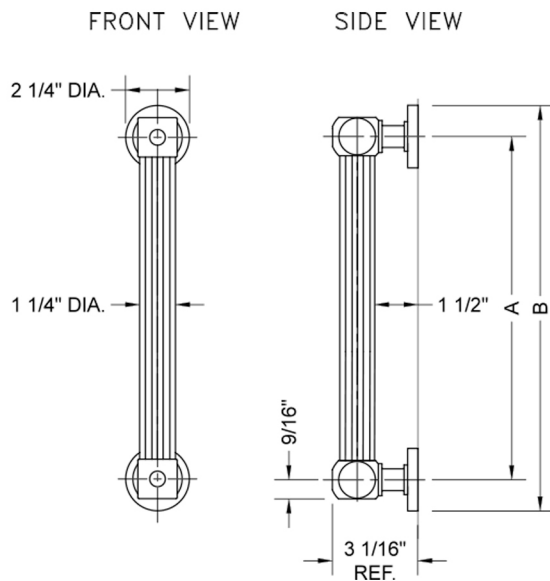

24" G71 Straight Grab Bar

Model #: G71-24-

FEATURES:

- Grab bars are ADA compliant when installed properly
- All brass construction, fully polished & plated
- Style options to complement all collections
- Optional handshower sliders and toilet paper/washcloth holders can be added only upon initial order
- *NOTE: GRAB BARS OVER 32" REQUIRE A MIDDLE POST
- All grab bars can be custom sized. Contact JACLO for pricing & availability
- Grab bars 24" or longer are NOT AVAILABLE in PG or SG. For large quantity orders, please contact hospitality@jaclo.com

SPECIFICATION DRAWING:

BRASS LUXURY GRAB BARS			
PART. #	DESCRIPTION	A	B
G71-12-XX	12" GRAB BAR	12"	14 1/4"
G71-16-XX	16" GRAB BAR	16"	18 1/4"
G71-18-XX	18" GRAB BAR	18"	20 1/4"
G71-24-XX	24" GRAB BAR	24"	26 1/4"
G71-32-XX	32" GRAB BAR	32"	34 1/4"
<i>*NOTE: GRAB BARS OVER 32" REQUIRE A MIDDLE POST</i>			
G71-36-XX	36" GRAB BAR	36"	38 1/4"
G71-42-XX	42" GRAB BAR	42"	44 1/4"
G71-48-XX	48" GRAB BAR	48"	50 1/4"
G71-60-XX	60" GRAB BAR	60"	62 1/4"