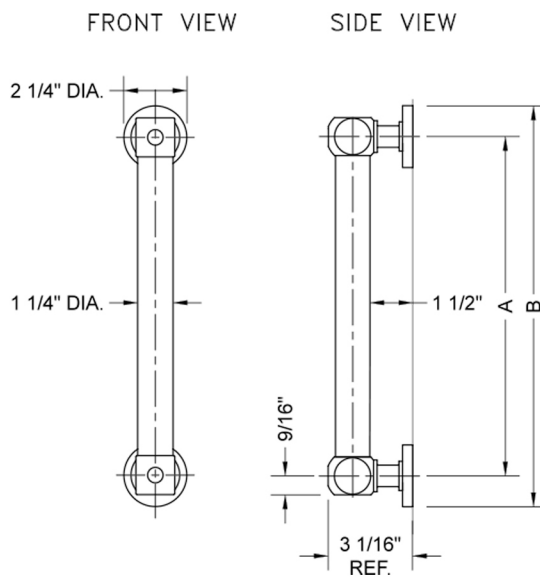

18" G70 Straight Grab Bar

Model #: G70-18-

FEATURES:

- Grab bars are ADA compliant when installed properly
- All brass construction, fully polished & plated
- Style options to complement all collections
- Optional handshower sliders and toilet paper/washcloth holders can be added only upon initial order
- *NOTE: GRAB BARS OVER 32" REQUIRE A MIDDLE POST
- All grab bars can be custom sized. Contact JACLO for pricing & availability
- Grab bars 24" or longer are NOT AVAILABLE in PG or SG. For large quantity orders, please contact hospitality@jaclo.com

SPECIFICATION DRAWING:

BRASS LUXURY GRAB BARS			
PART. #	DESCRIPTION	A	B
G70-12-XX	12" GRAB BAR	12"	14 1/4"
G70-16-XX	16" GRAB BAR	16"	18 1/4"
G70-18-XX	18" GRAB BAR	18"	20 1/4"
G70-24-XX	24" GRAB BAR	24"	26 1/4"
G70-32-XX	32" GRAB BAR	32"	34 1/4"
<i>*NOTE: GRAB BARS OVER 32" REQUIRE A MIDDLE POST</i>			
G70-36-XX	36" GRAB BAR	36"	38 1/4"
G70-42-XX	42" GRAB BAR	42"	44 1/4"
G70-48-XX	48" GRAB BAR	48"	50 1/4"
G70-60-XX	60" GRAB BAR	60"	62 1/4"