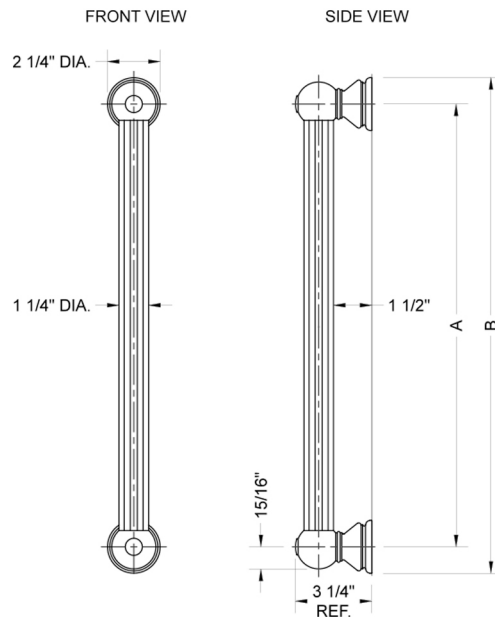

## 18" G33 Straight Grab Bar

Model #: G33-18-

### FEATURES:

- Grab bars are ADA compliant when installed properly
- All brass construction, fully polished & plated
- Style options to complement all collections
- Optional handshower sliders and toilet paper/washcloth holders can be added only upon initial order
- \*NOTE: GRAB BARS OVER 32" REQUIRE A MIDDLE POST
- All grab bars can be custom sized. Contact JACLO for pricing & availability
- Grab bars 24" or longer are NOT AVAILABLE in PG or SG. For large quantity orders, please contact [hospitality@jaclo.com](mailto:hospitality@jaclo.com)

### SPECIFICATION DRAWING:

BRASS LUXURY GRAB BAR			
PART. #	DESCRIPTION	A	B
G33-12-XX	12" CENTER TO CENTER	12"	14 1/4"
G33-16-XX	16" CENTER TO CENTER	16"	18 1/4"
G33-18-XX	18" CENTER TO CENTER	18"	20 1/4"
G33-24-XX	24" CENTER TO CENTER	24"	28 1/4"
G33-32-XX	32" CENTER TO CENTER	32"	44 1/4"
*NOTE: GRAB BARS OVER 32" REQUIRE A MIDDLE POST			
G33-36-XX	36" CENTER TO CENTER	36"	38 1/4"
G33-42-XX	42" CENTER TO CENTER	42"	44 1/4"
G33-48-XX	48" CENTER TO CENTER	48"	50 1/4"
G33-60-XX	60" CENTER TO CENTER	60"	62 1/4"