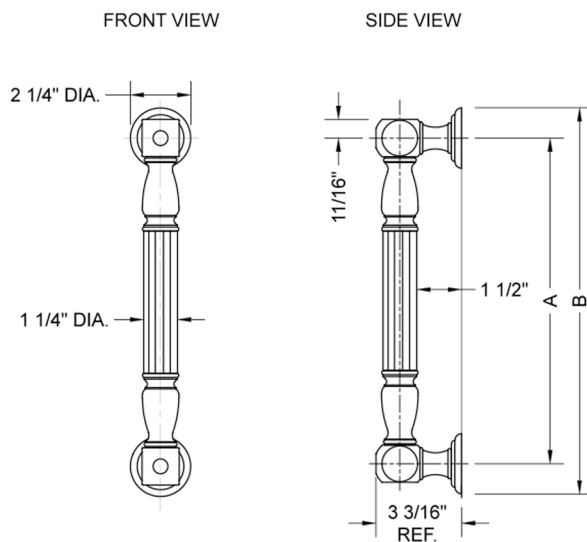

## 18" G21 Straight Grab Bar

**Model #: G21-18-**

### FEATURES:

- Grab bars are ADA compliant when installed properly
- All brass construction, fully polished & plated
- Style options to complement all collections
- Optional handshower sliders and toilet paper/washcloth holders can be added only upon initial order
- \*NOTE: GRAB BARS OVER 32" REQUIRE A MIDDLE POST
- All grab bars can be custom sized. Contact JACLO for pricing & availability
- Grab bars 24" or longer are NOT AVAILABLE in PG or SG. For large quantity orders, please contact [hospitality@jaclo.com](mailto:hospitality@jaclo.com)

### SPECIFICATION DRAWING:

BRASS LUXURY GRAB BAR			
PART. #	DESCRIPTION	A	B
G21-12-XX	12" CENTER TO CENTER	12"	14 1/4"
G21-16-XX	16" CENTER TO CENTER	16"	18 1/4"
G21-18-XX	18" CENTER TO CENTER	18"	20 1/4"
G21-24-XX	24" CENTER TO CENTER	24"	26 1/4"
G21-32-XX	32" CENTER TO CENTER	32"	34 1/4"
*NOTE: GRAB BARS OVER 32" REQUIRE A MIDDLE POST			
G21-36-XX	36" CENTER TO CENTER	36"	38 1/4"
G21-42-XX	42" CENTER TO CENTER	42"	44 1/4"
G21-48-XX	48" CENTER TO CENTER	48"	50 1/4"
G21-60-XX	60" CENTER TO CENTER	60"	62 1/4"