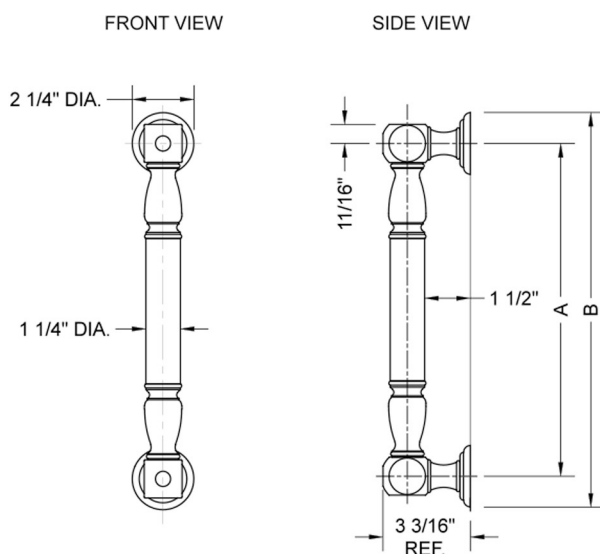

18" G20 Straight Grab Bar

Model #: G20-18-

FEATURES:

- ADA compliant when properly installed
- All brass construction, fully polished & plated
- All grab bars can be custom sized. Contact JACLO for pricing & availability
- Optional handshower sliders and toilet paper/wash cloth holders can be added only upon initial order
- Grab bars over 32" REQUIRE a middle post

SPECIFICATION DRAWING:

BRASS LUXURY GRAB BAR			
PART. #	DESCRIPTION	A	B
G20-12-XX	12" CENTER TO CENTER	12"	14 1/4"
G20-16-XX	16" CENTER TO CENTER	16"	18 1/4"
G20-18-XX	18" CENTER TO CENTER	18"	20 1/4"
G20-24-XX	24" CENTER TO CENTER	24"	26 1/4"
G20-32-XX	32" CENTER TO CENTER	32"	34 1/4"
*NOTE: GRAB BARS OVER 32" REQUIRE A MIDDLE POST			
G20-36-XX	36" CENTER TO CENTER	36"	38 1/4"
G20-42-XX	42" CENTER TO CENTER	42"	44 1/4"
G20-48-XX	48" CENTER TO CENTER	48"	50 1/4"
G20-60-XX	60" CENTER TO CENTER	60"	62 1/4"