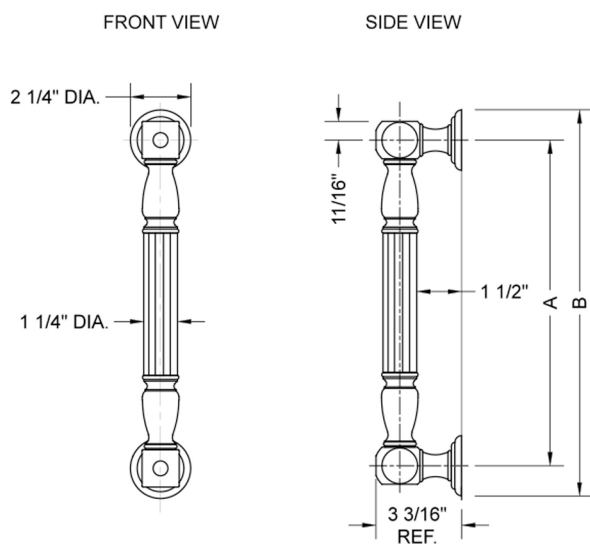

16" G21 Straight Grab Bar

Model #: G21-16-

FEATURES:

- Grab bars are ADA compliant when installed properly
- All brass construction, fully polished & plated
- Style options to complement all collections
- Optional handshower sliders and toilet paper/washcloth holders can be added only upon initial order
- *NOTE: GRAB BARS OVER 32" REQUIRE A MIDDLE POST
- All grab bars can be custom sized. Contact JACLO for pricing & availability
- Grab bars 24" or longer are NOT AVAILABLE in PG or SG. For large quantity orders, please contact hospitality@jaclo.com

SPECIFICATION DRAWING:

BRASS LUXURY GRAB BAR			
PART. #	DESCRIPTION	A	B
G21-12-XX	12" CENTER TO CENTER	12"	14 1/4"
G21-16-XX	16" CENTER TO CENTER	16"	18 1/4"
G21-18-XX	18" CENTER TO CENTER	18"	20 1/4"
G21-24-XX	24" CENTER TO CENTER	24"	26 1/4"
G21-32-XX	32" CENTER TO CENTER	32"	34 1/4"
*NOTE: GRAB BARS OVER 32" REQUIRE A MIDDLE POST			
G21-36-XX	36" CENTER TO CENTER	36"	38 1/4"
G21-42-XX	42" CENTER TO CENTER	42"	44 1/4"
G21-48-XX	48" CENTER TO CENTER	48"	50 1/4"
G21-60-XX	60" CENTER TO CENTER	60"	62 1/4"