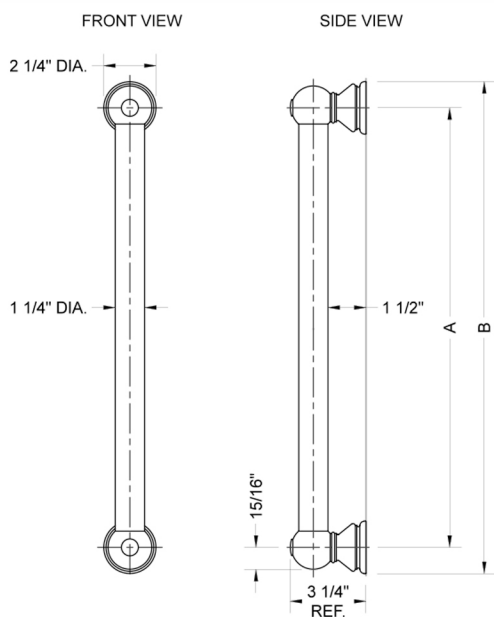

16" G30 Straight Grab Bar

Model #: G30-16-

FEATURES:

- Grab bars are ADA compliant when installed properly
- All brass construction, fully polished & plated
- Style options to complement all collections
- Optional handshower sliders and toilet paper/washcloth holders can be added only upon initial order
- *NOTE: GRAB BARS OVER 32" REQUIRE A MIDDLE POST
- All grab bars can be custom sized. Contact JACLO for pricing & availability
- Grab bars 24" or longer are NOT AVAILABLE in PG or SG. For large quantity orders, please contact hospitality@jaclo.com

SPECIFICATION DRAWING:

BRASS LUXURY GRAB BAR			
PART. #	DESCRIPTION	A	B
G30-12-XX	12" CENTER TO CENTER	12"	14 1/4"
G30-16-XX	16" CENTER TO CENTER	16"	18 1/4"
G30-18-XX	18" CENTER TO CENTER	18"	20 1/4"
G30-24-XX	24" CENTER TO CENTER	24"	28 1/4"
G30-32-XX	32" CENTER TO CENTER	32"	44 1/4"
*NOTE: GRAB BARS OVER 32" REQUIRE A MIDDLE POST			
G30-36-XX	36" CENTER TO CENTER	36"	38 1/4"
G30-42-XX	42" CENTER TO CENTER	42"	44 1/4"
G30-48-XX	48" CENTER TO CENTER	48"	50 1/4"
G30-60-XX	60" CENTER TO CENTER	60"	62 1/4"