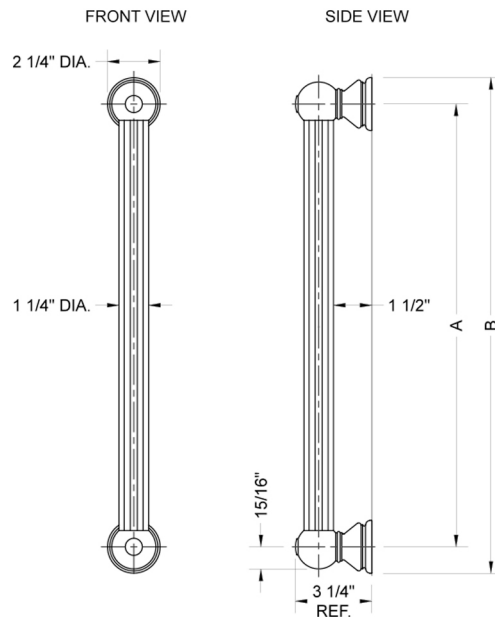

16" G33 Straight Grab Bar

Model #: G33-16-

FEATURES:

- Grab bars are ADA compliant when installed properly
- All brass construction, fully polished & plated
- Style options to complement all collections
- Optional handshower sliders and toilet paper/washcloth holders can be added only upon initial order
- *NOTE: GRAB BARS OVER 32" REQUIRE A MIDDLE POST
- All grab bars can be custom sized. Contact JACLO for pricing & availability
- Grab bars 24" or longer are NOT AVAILABLE in PG or SG. For large quantity orders, please contact hospitality@jaclo.com

SPECIFICATION DRAWING:

BRASS LUXURY GRAB BAR			
PART. #	DESCRIPTION	A	B
G33-12-XX	12" CENTER TO CENTER	12"	14 1/4"
G33-16-XX	16" CENTER TO CENTER	16"	18 1/4"
G33-18-XX	18" CENTER TO CENTER	18"	20 1/4"
G33-24-XX	24" CENTER TO CENTER	24"	28 1/4"
G33-32-XX	32" CENTER TO CENTER	32"	44 1/4"
*NOTE: GRAB BARS OVER 32" REQUIRE A MIDDLE POST			
G33-36-XX	36" CENTER TO CENTER	36"	38 1/4"
G33-42-XX	42" CENTER TO CENTER	42"	44 1/4"
G33-48-XX	48" CENTER TO CENTER	48"	50 1/4"
G33-60-XX	60" CENTER TO CENTER	60"	62 1/4"