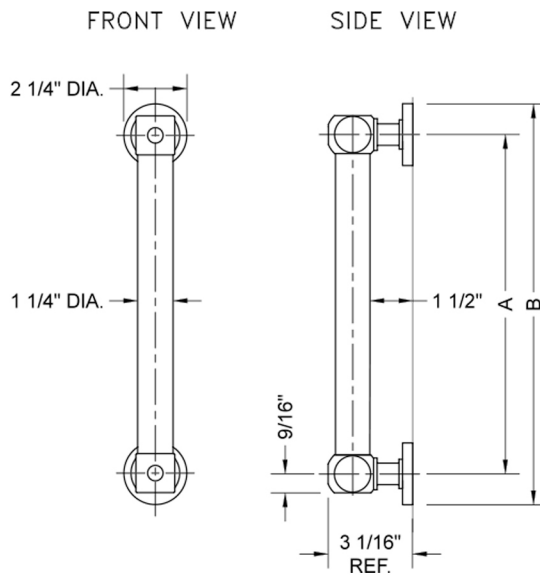

16" G70 Straight Grab Bar

Model #: G70-16-

FEATURES:

- Grab bars are ADA compliant when installed properly
- All brass construction, fully polished & plated
- Style options to complement all collections
- Optional handshower sliders and toilet paper/washcloth holders can be added only upon initial order
- *NOTE: GRAB BARS OVER 32" REQUIRE A MIDDLE POST
- All grab bars can be custom sized. Contact JACLO for pricing & availability
- Grab bars 24" or longer are NOT AVAILABLE in PG or SG. For large quantity orders, please contact hospitality@jaclo.com

SPECIFICATION DRAWING:

BRASS LUXURY GRAB BARS			
PART. #	DESCRIPTION	A	B
G70-12-XX	12" GRAB BAR	12"	14 1/4"
G70-16-XX	16" GRAB BAR	16"	18 1/4"
G70-18-XX	18" GRAB BAR	18"	20 1/4"
G70-24-XX	24" GRAB BAR	24"	26 1/4"
G70-32-XX	32" GRAB BAR	32"	34 1/4"
<i>*NOTE: GRAB BARS OVER 32" REQUIRE A MIDDLE POST</i>			
G70-36-XX	36" GRAB BAR	36"	38 1/4"
G70-42-XX	42" GRAB BAR	42"	44 1/4"
G70-48-XX	48" GRAB BAR	48"	50 1/4"
G70-60-XX	60" GRAB BAR	60"	62 1/4"