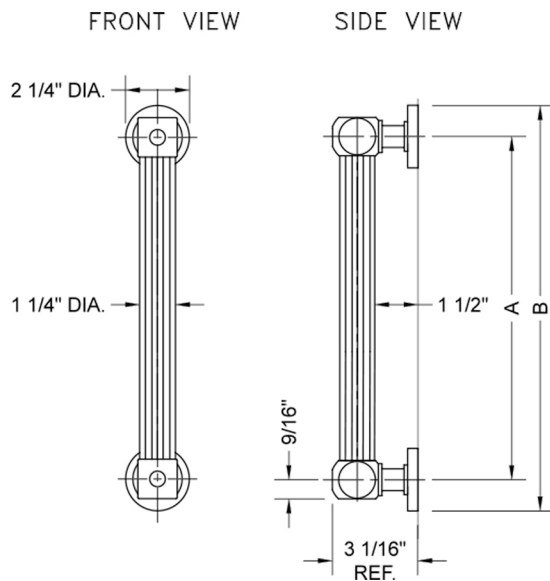

16" G71 Straight Grab Bar

Model #: G71-16-

FEATURES:

- Grab bars are ADA compliant when installed properly
- All brass construction, fully polished & plated
- Style options to complement all collections
- Optional handshower sliders and toilet paper/washcloth holders can be added only upon initial order
- *NOTE: GRAB BARS OVER 32" REQUIRE A MIDDLE POST
- All grab bars can be custom sized. Contact JACLO for pricing & availability
- Grab bars 24" or longer are NOT AVAILABLE in PG or SG. For large quantity orders, please contact hospitality@jaclo.com

SPECIFICATION DRAWING:

BRASS LUXURY GRAB BARS			
PART. #	DESCRIPTION	A	B
G71-12-XX	12" GRAB BAR	12"	14 1/4"
G71-16-XX	16" GRAB BAR	16"	18 1/4"
G71-18-XX	18" GRAB BAR	18"	20 1/4"
G71-24-XX	24" GRAB BAR	24"	26 1/4"
G71-32-XX	32" GRAB BAR	32"	34 1/4"
<i>*NOTE: GRAB BARS OVER 32" REQUIRE A MIDDLE POST</i>			
G71-36-XX	36" GRAB BAR	36"	38 1/4"
G71-42-XX	42" GRAB BAR	42"	44 1/4"
G71-48-XX	48" GRAB BAR	48"	50 1/4"
G71-60-XX	60" GRAB BAR	60"	62 1/4"