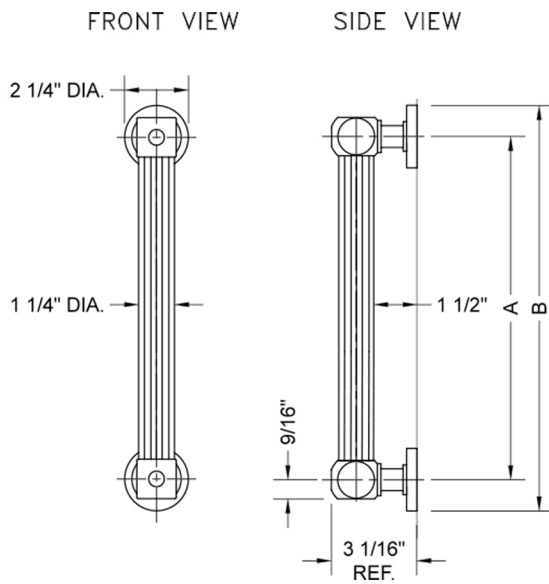

12" G71 Straight Grab Bar

Model #: G71-12-

FEATURES:

- Grab bars are ADA compliant when installed properly
- All brass construction, fully polished & plated
- Style options to complement all collections
- Optional handshower sliders and toilet paper/washcloth holders can be added only upon initial order
- *NOTE: GRAB BARS OVER 32" REQUIRE A MIDDLE POST
- All grab bars can be custom sized. Contact JACLO for pricing & availability
- Grab bars 24" or longer are NOT AVAILABLE in PG or SG. For large quantity orders, please contact hospitality@jaclo.com

SPECIFICATION DRAWING:

BRASS LUXURY GRAB BARS			
PART. #	DESCRIPTION	A	B
G71-12-XX	12" GRAB BAR	12"	14 1/4"
G71-16-XX	16" GRAB BAR	16"	18 1/4"
G71-18-XX	18" GRAB BAR	18"	20 1/4"
G71-24-XX	24" GRAB BAR	24"	26 1/4"
G71-32-XX	32" GRAB BAR	32"	34 1/4"
<i>*NOTE: GRAB BARS OVER 32" REQUIRE A MIDDLE POST</i>			
G71-36-XX	36" GRAB BAR	36"	38 1/4"
G71-42-XX	42" GRAB BAR	42"	44 1/4"
G71-48-XX	48" GRAB BAR	48"	50 1/4"
G71-60-XX	60" GRAB BAR	60"	62 1/4"