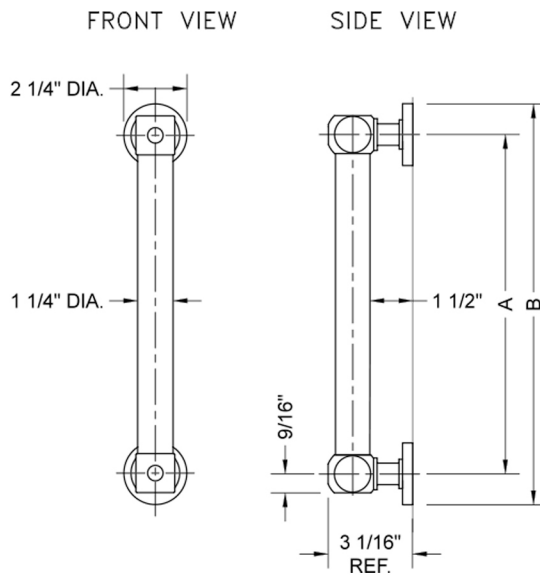

12" G70 Straight Grab Bar

Model #: G70-12-

FEATURES:

- Grab bars are ADA compliant when installed properly
- All brass construction, fully polished & plated
- Style options to complement all collections
- Optional handshower sliders and toilet paper/washcloth holders can be added only upon initial order
- *NOTE: GRAB BARS OVER 32" REQUIRE A MIDDLE POST
- All grab bars can be custom sized. Contact JACLO for pricing & availability
- Grab bars 24" or longer are NOT AVAILABLE in PG or SG. For large quantity orders, please contact hospitality@jaclo.com

SPECIFICATION DRAWING:

BRASS LUXURY GRAB BARS			
PART. #	DESCRIPTION	A	B
G70-12-XX	12" GRAB BAR	12"	14 1/4"
G70-16-XX	16" GRAB BAR	16"	18 1/4"
G70-18-XX	18" GRAB BAR	18"	20 1/4"
G70-24-XX	24" GRAB BAR	24"	26 1/4"
G70-32-XX	32" GRAB BAR	32"	34 1/4"
<i>*NOTE: GRAB BARS OVER 32" REQUIRE A MIDDLE POST</i>			
G70-36-XX	36" GRAB BAR	36"	38 1/4"
G70-42-XX	42" GRAB BAR	42"	44 1/4"
G70-48-XX	48" GRAB BAR	48"	50 1/4"
G70-60-XX	60" GRAB BAR	60"	62 1/4"