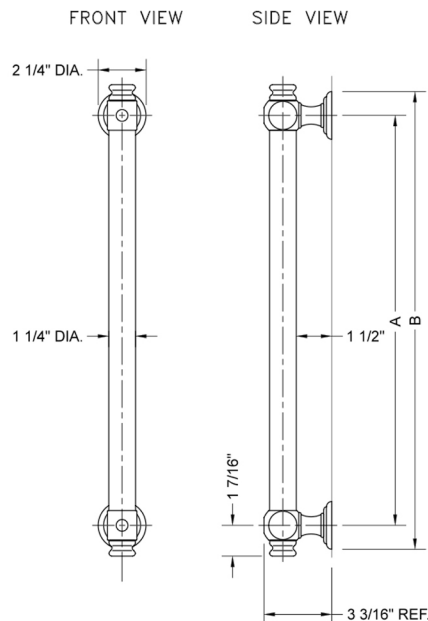

12" G60 Straight Grab Bar

Model #: G60-12-

FEATURES:

- Grab bars are ADA compliant when installed properly
- All brass construction, fully polished & plated
- Style options to complement all collections
- Optional handshower sliders and toilet paper/washcloth holders can be added only upon initial order
- *NOTE: GRAB BARS OVER 32" REQUIRE A MIDDLE POST
- All grab bars can be custom sized. Contact JACLO for pricing & availability
- Grab bars 24" or longer are NOT AVAILABLE in PG or SG. For large quantity orders, please contact hospitality@jaclo.com

SPECIFICATION DRAWING:

BRASS LUXURY GRAB BAR			
PART. #	DESCRIPTION	A	B
G60-12-XX	12" CENTER TO CENTER	12"	14 1/4"
G60-16-XX	16" CENTER TO CENTER	16"	18 1/4"
G60-18-XX	18" CENTER TO CENTER	18"	20 1/4"
G60-24-XX	24" CENTER TO CENTER	24"	24 1/4"
G60-32-XX	32" CENTER TO CENTER	32"	34 1/4"
*NOTE: GRAB BARS OVER 32" REQUIRE A MIDDLE POST			
G60-36-XX	36" CENTER TO CENTER	36"	38 1/4"
G60-42-XX	42" CENTER TO CENTER	42"	44 1/4"
G60-48-XX	48" CENTER TO CENTER	48"	50 1/4"
G60-60-XX	60" CENTER TO CENTER	60"	62 1/4"