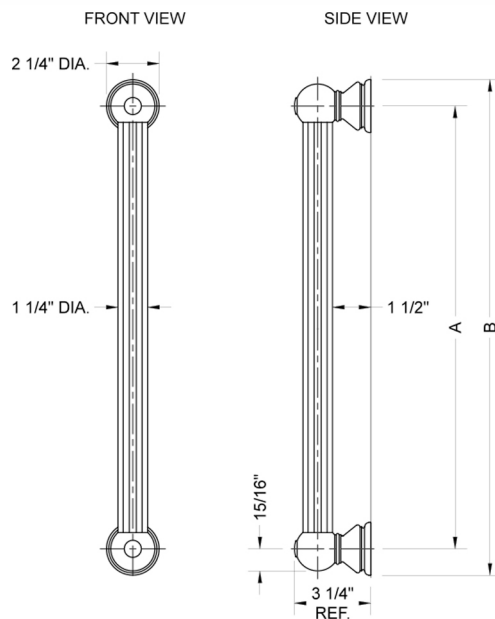

12" G33 Straight Grab Bar

Model #: G33-12-

FEATURES:

- Grab bars are ADA compliant when installed properly
- All brass construction, fully polished & plated
- Style options to complement all collections
- Optional handshower sliders and toilet paper/washcloth holders can be added only upon initial order
- *NOTE: GRAB BARS OVER 32" REQUIRE A MIDDLE POST
- All grab bars can be custom sized. Contact JACLO for pricing & availability
- Grab bars 24" or longer are NOT AVAILABLE in PG or SG. For large quantity orders, please contact hospitality@jaclo.com

SPECIFICATION DRAWING:

BRASS LUXURY GRAB BAR			
PART. #	DESCRIPTION	A	B
G33-12-XX	12" CENTER TO CENTER	12"	14 1/4"
G33-16-XX	16" CENTER TO CENTER	16"	18 1/4"
G33-18-XX	18" CENTER TO CENTER	18"	20 1/4"
G33-24-XX	24" CENTER TO CENTER	24"	28 1/4"
G33-32-XX	32" CENTER TO CENTER	32"	44 1/4"
*NOTE: GRAB BARS OVER 32" REQUIRE A MIDDLE POST			
G33-36-XX	36" CENTER TO CENTER	36"	38 1/4"
G33-42-XX	42" CENTER TO CENTER	42"	44 1/4"
G33-48-XX	48" CENTER TO CENTER	48"	50 1/4"
G33-60-XX	60" CENTER TO CENTER	60"	62 1/4"