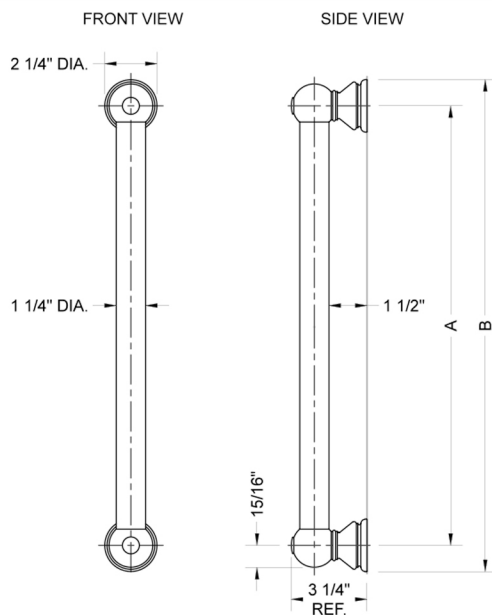

12" G30 Straight Grab Bar

Model #: G30-12-

FEATURES:

- Grab bars are ADA compliant when installed properly
- All brass construction, fully polished & plated
- Style options to complement all collections
- Optional handshower sliders and toilet paper/washcloth holders can be added only upon initial order
- *NOTE: GRAB BARS OVER 32" REQUIRE A MIDDLE POST
- All grab bars can be custom sized. Contact JACLO for pricing & availability
- Grab bars 24" or longer are NOT AVAILABLE in PG or SG. For large quantity orders, please contact hospitality@jaclo.com

SPECIFICATION DRAWING:

BRASS LUXURY GRAB BAR			
PART. #	DESCRIPTION	A	B
G30-12-XX	12" CENTER TO CENTER	12"	14 1/4"
G30-16-XX	16" CENTER TO CENTER	16"	18 1/4"
G30-18-XX	18" CENTER TO CENTER	18"	20 1/4"
G30-24-XX	24" CENTER TO CENTER	24"	28 1/4"
G30-32-XX	32" CENTER TO CENTER	32"	44 1/4"
*NOTE: GRAB BARS OVER 32" REQUIRE A MIDDLE POST			
G30-36-XX	36" CENTER TO CENTER	36"	38 1/4"
G30-42-XX	42" CENTER TO CENTER	42"	44 1/4"
G30-48-XX	48" CENTER TO CENTER	48"	50 1/4"
G30-60-XX	60" CENTER TO CENTER	60"	62 1/4"