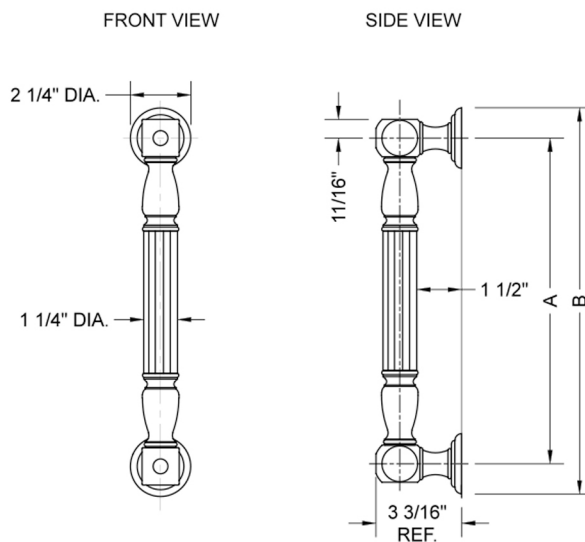

12" G21 Straight Grab Bar

Model #: G21-12-

FEATURES:

- Grab bars are ADA compliant when installed properly
- All brass construction, fully polished & plated
- Style options to complement all collections
- Optional handshower sliders and toilet paper/washcloth holders can be added only upon initial order
- *NOTE: GRAB BARS OVER 32" REQUIRE A MIDDLE POST
- All grab bars can be custom sized. Contact JACLO for pricing & availability
- Grab bars 24" or longer are NOT AVAILABLE in PG or SG. For large quantity orders, please contact hospitality@jaclo.com

SPECIFICATION DRAWING:

BRASS LUXURY GRAB BAR			
PART. #	DESCRIPTION	A	B
G21-12-XX	12" CENTER TO CENTER	12"	14 1/4"
G21-16-XX	16" CENTER TO CENTER	16"	18 1/4"
G21-18-XX	18" CENTER TO CENTER	18"	20 1/4"
G21-24-XX	24" CENTER TO CENTER	24"	26 1/4"
G21-32-XX	32" CENTER TO CENTER	32"	34 1/4"
*NOTE: GRAB BARS OVER 32" REQUIRE A MIDDLE POST			
G21-36-XX	36" CENTER TO CENTER	36"	38 1/4"
G21-42-XX	42" CENTER TO CENTER	42"	44 1/4"
G21-48-XX	48" CENTER TO CENTER	48"	50 1/4"
G21-60-XX	60" CENTER TO CENTER	60"	62 1/4"