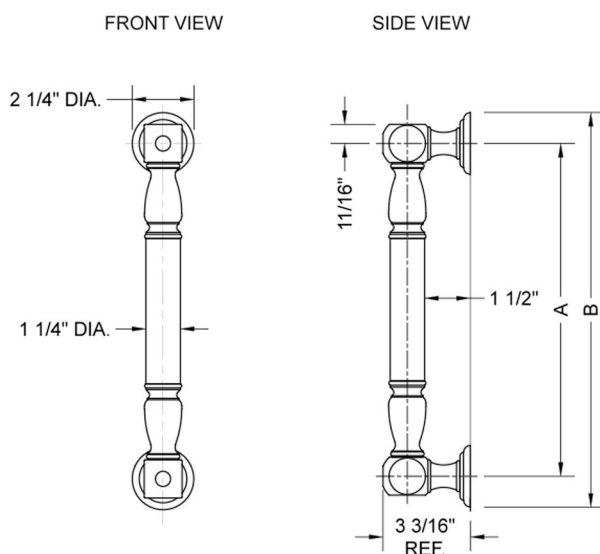

12" G20 Straight Grab Bar

Model #: G20-12-

FEATURES:

- ADA compliant when properly installed
- All brass construction, fully polished & plated
- All grab bars can be custom sized. Contact JACLO for pricing & availability
- Optional handshower sliders and toilet paper/wash cloth holders can be added only upon initial order
- Grab bars over 32" REQUIRE a middle post

SPECIFICATION DRAWING:

BRASS LUXURY GRAB BAR			
PART. #	DESCRIPTION	A	B
G20-12-XX	12" CENTER TO CENTER	12"	14 1/4"
G20-16-XX	16" CENTER TO CENTER	16"	18 1/4"
G20-18-XX	18" CENTER TO CENTER	18"	20 1/4"
G20-24-XX	24" CENTER TO CENTER	24"	26 1/4"
G20-32-XX	32" CENTER TO CENTER	32"	34 1/4"
*NOTE: GRAB BARS OVER 32" REQUIRE A MIDDLE POST			
G20-36-XX	36" CENTER TO CENTER	36"	38 1/4"
G20-42-XX	42" CENTER TO CENTER	42"	44 1/4"
G20-48-XX	48" CENTER TO CENTER	48"	50 1/4"
G20-60-XX	60" CENTER TO CENTER	60"	62 1/4"