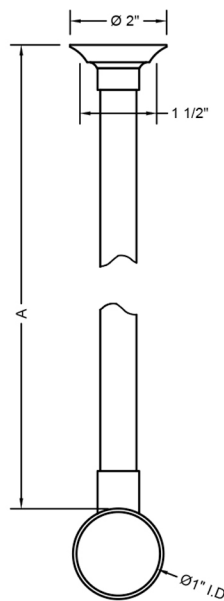

36" Ceiling Support Rod Model #: 4036-

FEATURES:

- Shower bar ceiling support
- For use with 7982- "L" bar or additional support for subway line, shower curtain rods & long showerarms.
- Fully plated
- Internal threaded rod for field cutting
- Not available in ULB
- 4024-, 4030-, 4036- Not Available in PG & SG

SPECIFICATION DRAWING:

| CEILING SUPPORT ROD | | |
|---------------------|----------------------------|-----|
| PART. # | DESCRIPTION | A |
| 4012 | SHOWER BAR CEILING SUPPORT | 12" |
| 4018 | SHOWER BAR CEILING SUPPORT | 18" |
| 4024- | SHOWER BAR CEILING SUPPORT | 24" |
| 4030- | SHOWER BAR CEILING SUPPORT | 30" |
| 4036- | SHOWER BAR CEILING SUPPORT | 36" |