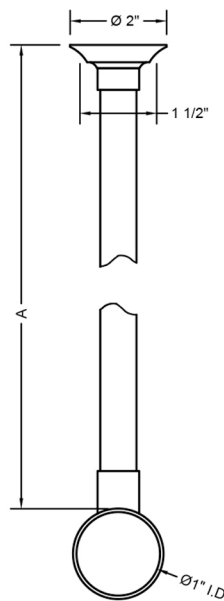

30" Ceiling Support Rod

Model #: 4030-

FEATURES:

- Shower bar ceiling support
- For use with 7982- "L" bar or additional support for subway line, shower curtain rods & long showerarms.
- Fully plated
- Internal threaded rod for field cutting
- Not available in ULB
- 4024-, 4030-, 4036- Not Available in PG & SG

SPECIFICATION DRAWING:

CEILING SUPPORT ROD		
PART. #	DESCRIPTION	A
4012	SHOWER BAR CEILING SUPPORT	12"
4018	SHOWER BAR CEILING SUPPORT	18"
4024-	SHOWER BAR CEILING SUPPORT	24"
4030-	SHOWER BAR CEILING SUPPORT	30"
4036-	SHOWER BAR CEILING SUPPORT	36"