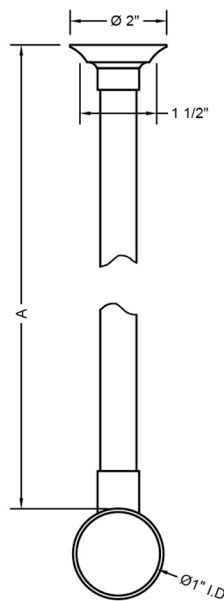

24" Ceiling Support Rod

Model #: 4024-

FEATURES:

- Shower bar ceiling support
- For use with 7982- "L" bar or additional support for subway line, shower curtain rods & long showerarms.
- Fully plated
- Internal threaded rod for field cutting
- Not available in ULB
- 4024-, 4030-, 4036- Not Available in PG & SG

SPECIFICATION DRAWING:

| CEILING SUPPORT ROD | | |
|---------------------|----------------------------|-----|
| PART. # | DESCRIPTION | A |
| 4012 | SHOWER BAR CEILING SUPPORT | 12" |
| 4018 | SHOWER BAR CEILING SUPPORT | 18" |
| 4024- | SHOWER BAR CEILING SUPPORT | 24" |
| 4030- | SHOWER BAR CEILING SUPPORT | 30" |
| 4036- | SHOWER BAR CEILING SUPPORT | 36" |