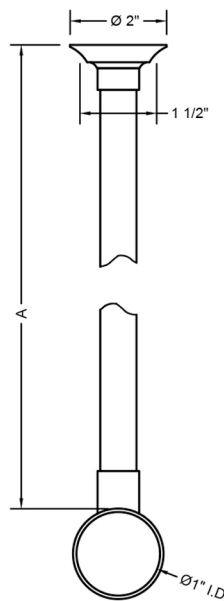

## 18" Ceiling Support Rod

Model #: 4018-

### FEATURES:

- Shower bar ceiling support
- For use with 7982- "L" bar or additional support for subway line, shower curtain rods & long showerarms.
- Fully plated
- Internal threaded rod for field cutting
- Not available in ULB

### SPECIFICATION DRAWING:

| CEILING SUPPORT ROD |                            |     |
|---------------------|----------------------------|-----|
| PART. #             | DESCRIPTION                | A   |
| 4012                | SHOWER BAR CEILING SUPPORT | 12" |
| 4018                | SHOWER BAR CEILING SUPPORT | 18" |
| 4024-               | SHOWER BAR CEILING SUPPORT | 24" |
| 4030-               | SHOWER BAR CEILING SUPPORT | 30" |
| 4036-               | SHOWER BAR CEILING SUPPORT | 36" |