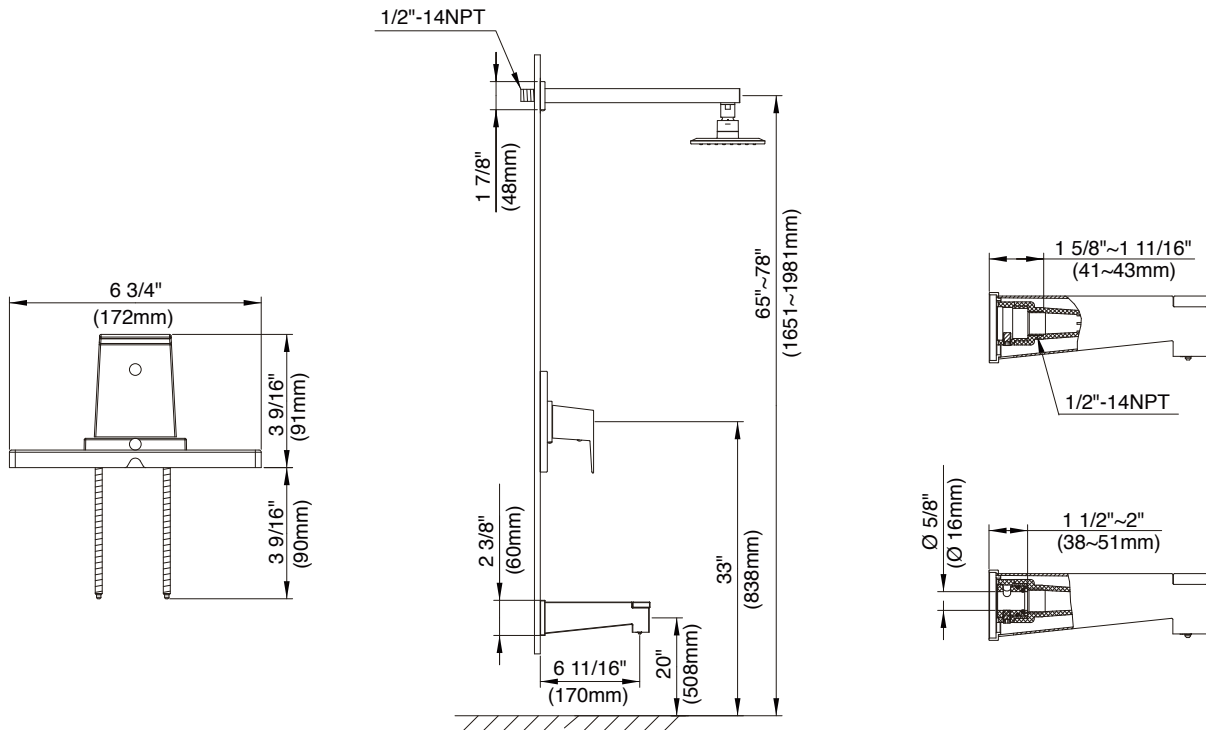

Submittal Information:

Job Name: _____
Contractor: _____

Location: _____
Contact #: _____