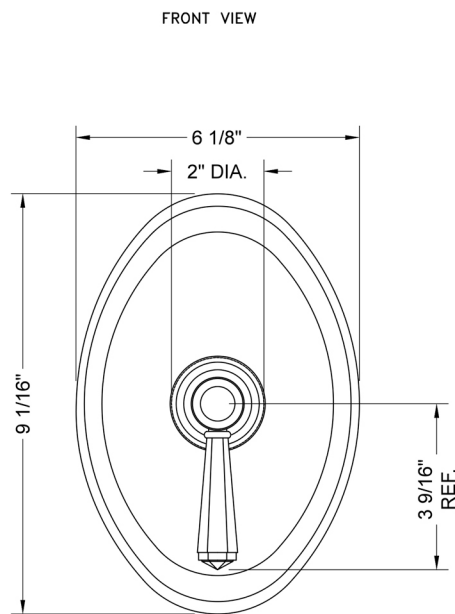

# Oval Plate With Hex Lever Trim For Pressure Balance Cycling Valve (J-CSV)

**Model #: A495-TRIM-**

## FEATURES:

- All brass construction
- Rotating the handle counter clockwise turns on the water & controls the water temperature
- Requires rough valve J-CSV
- Lever trim is ADA compliant

## SPECIFICATION DRAWING: