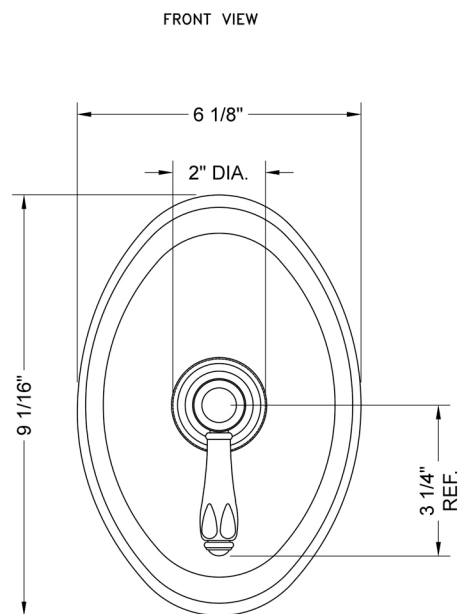

# Oval Plate With Smooth Lever Trim For Pressure Balance Cycling Valve (J-CSV)

**Model #: A494-TRIM-**

## FEATURES:

- All brass construction
- Rotating the handle counter clockwise turns on the water & controls the water temperature
- Requires rough valve J-CSV
- Lever trim is ADA compliant

## SPECIFICATION DRAWING: