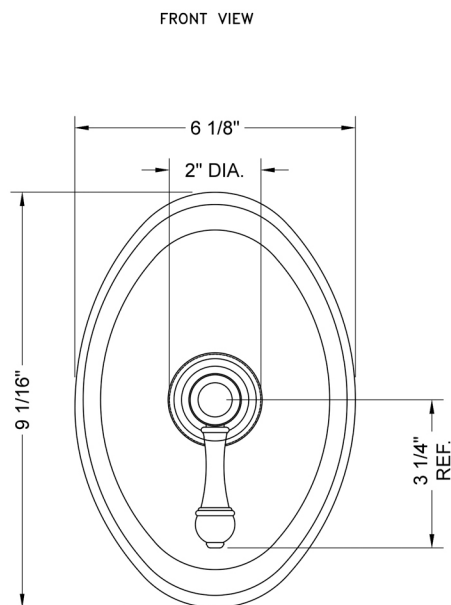

SPECIFICATION DRAWING: