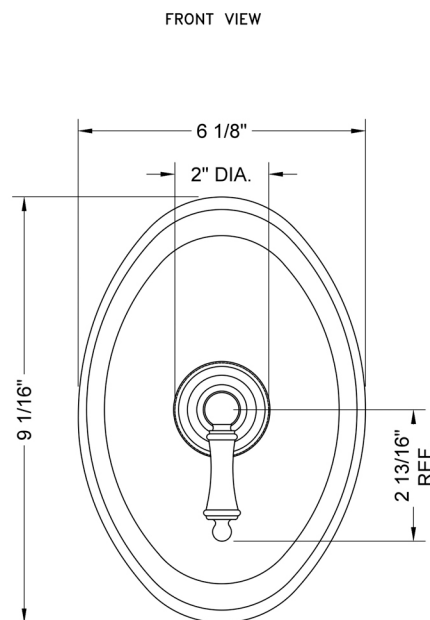

# Oval Plate With Ball Lever Trim For Pressure Balance Cycling Valve (J-CSV)

Model #: A499-TRIM-

## FEATURES:

- All brass construction
- Rotating the handle counter clockwise turns on the water & controls the water temperature
- Requires rough valve J-CSV
- Lever trim is ADA compliant

## SPECIFICATION DRAWING: