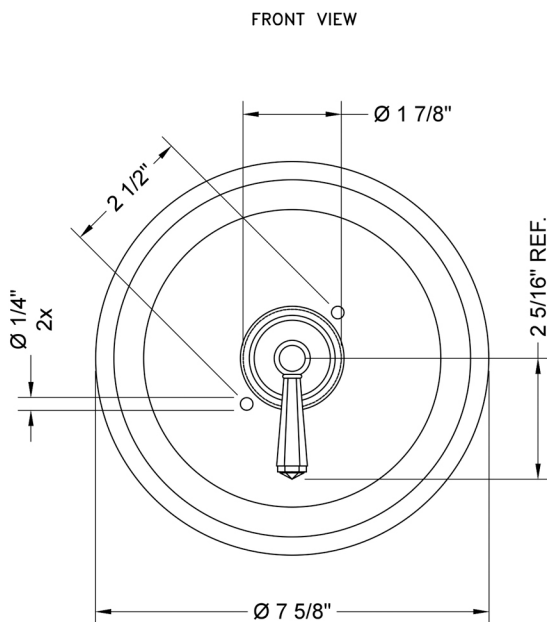

SPECIFICATION DRAWING: