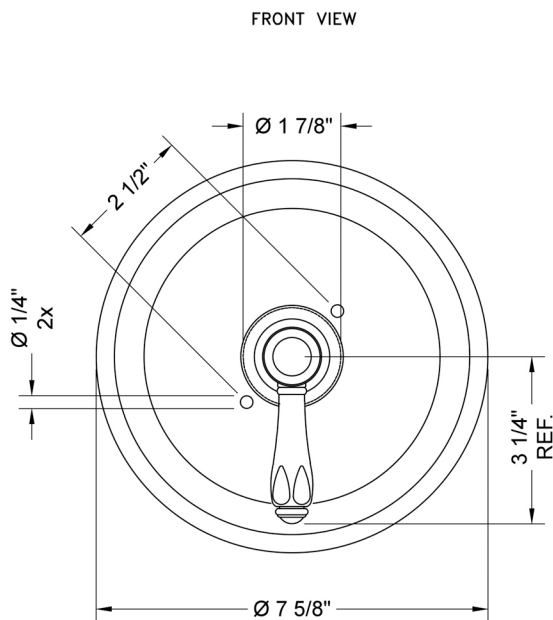

SPECIFICATION DRAWING: