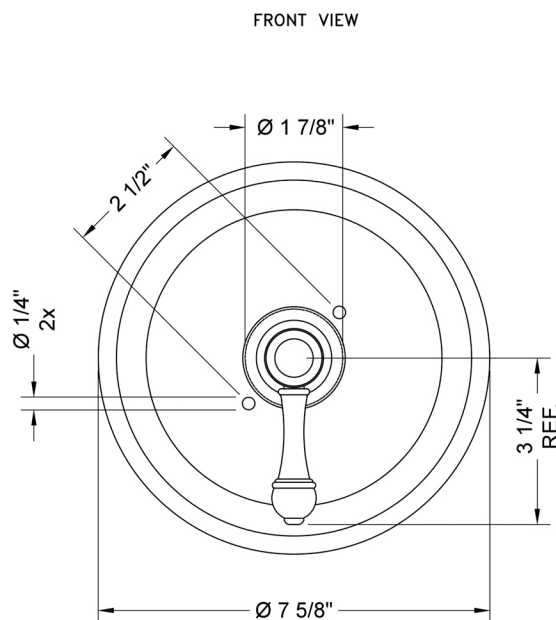

SPECIFICATION DRAWING: