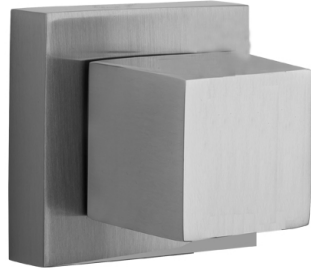

Cubix Cube Trim For Exacto Volume Controls And Diverters (J-VC34 / J-VC12 / J-20682 / J-20686 / J-20688)

Model #: T673-TRIM-

FEATURES:

- All brass construction
- When used with Valve J-20686 or J-29688: Turning the handle turns the water on and off, controls the volume of the water, and diverts the water
- When used with Valve J-20682: Turning the handle controls the volume of the water and diverts the water
- When used with Valve J-VC12 or J-VC34: Turning the handle controls the volume of the water
- Requires one of the rough valves listed above

AVAILABLE FINISHES:

Polished Chrome (PCH)	Satin Chrome (SC)	Bronze Umber (BU)
Satin Nickel (SN)	Pewter (PEW)	Caramel Bronze (CB)
Polished Nickel (PN)	Antique Brass (AB)	Antique Copper (ACU)
Oil-Rubbed Bronze (ORB)	Polished Brass (PB)	Polished Copper (PCU)
Vintage Bronze (VB)	Satin Brass (SB)	Rose Gold (RG)
Matte Black (MBK)	Satin Gold (SG)	Polished Gold (PG)
Black Nickel (BKN)	Bombay Gold (BG)	Jewelers Gold (JG)
Europa Bronze (EB)	White (WH)	Sedona Beige (SDB)
Tristan Brass (TB)	Unlacquered Brass (ULB)	