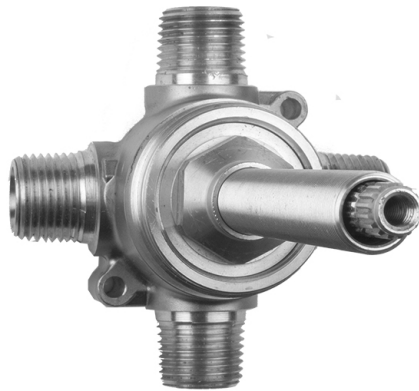

1/2" 3-way Diverter Valve with Shut Off  
**Model #: J-20688**

**FEATURES:**

- J-20688 three way diverter consists of inlet for water & three outlets.
- Valve has built in volume control.
- Only one device on at a time. For example, showerhead, handshower, or body spray
- Three operating positions: Water flows to C port when handle is at 8:00. Water flows to A port at 12:00. Water flows to B port at 4:00. Off position at 10:00, 2:00, and 6:00.
- 1/2" NPT male fittings
- Ceramic cartridge
- 5" long stem & escutcheon nipple for deep wall installations can be cut to length
- 12 GPM flow @ 60 PSI
- Works well with low water pressure