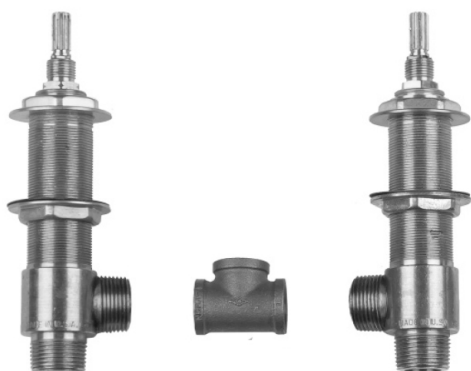

CUBIX® Roman Tub Rough Kit

Model #: J-6914

FEATURES:

- Rough in kit for roman tub
- 3/4" 1/4 turn high flow 12 GPM @ 60 PSI ceramic valves
- 3/4" IPS brass tee
- Required with Cubix® Roman tub set trims

AVAILABLE FINISHES:

N/A

SPECIFICATION DRAWING: