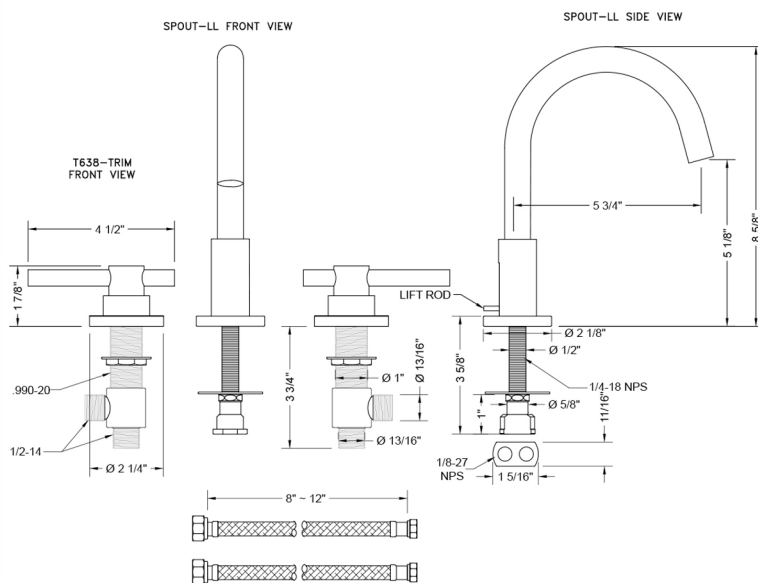

Uptown Contempo Faucet with Round Escutcheons & Peg Lever Handles - 0.5 GPM

Model #: 8880-T638-0.5-

FEATURES:

- All brass 8" - 12" widespread faucet includes brass pop-up drain with overflow
- 1/4 turn ceramic valves
- Swivel Spout (For Stationary Spout option, contact JACLO)
- Available Flow Rates: 1.5, 1.2 & 0.5 GPM. Additional flow rate (aerator) options available. Contact JACLO.
- 5 3/4" spout reach
- Spout Hole Size: 1 1/2" - 1 7/8"
- Valve Hole Size: 1 1/8" - 1 5/8"
- ADA Compliant Levers

SPECIFICATION DRAWING:

AVAILABLE HANDLES:

COMPLIANCES:

Uptown Contempo Faucet with Round Escutcheons & Peg Lever Handles -1.2 GPM

Model #: 8880-T638-1.2-

FEATURES:

- All brass 8" - 12" widespread faucet includes brass pop-up drain with overflow
- 1/4 turn ceramic valves
- Swivel Spout (For Stationary Spout option, contact JACLO)
- Available Flow Rates: 1.5, 1.2 & 0.5 GPM. Additional flow rate (aerator) options available. Contact JACLO.
- 5 3/4" spout reach
- Spout Hole Size: 1 1/2" - 1 7/8"
- Valve Hole Size: 1 1/8" - 1 5/8"
- ADA Compliant Levers