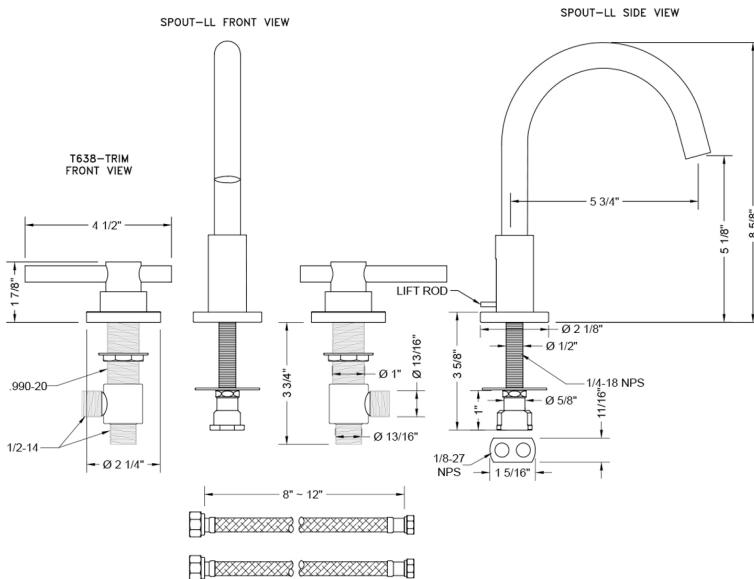

SPECIFICATION DRAWING:

AVAILABLE HANDLES:

COMPLIANCES:

Complies with: ASME A112.18.1-2012/CSA B125.1-12