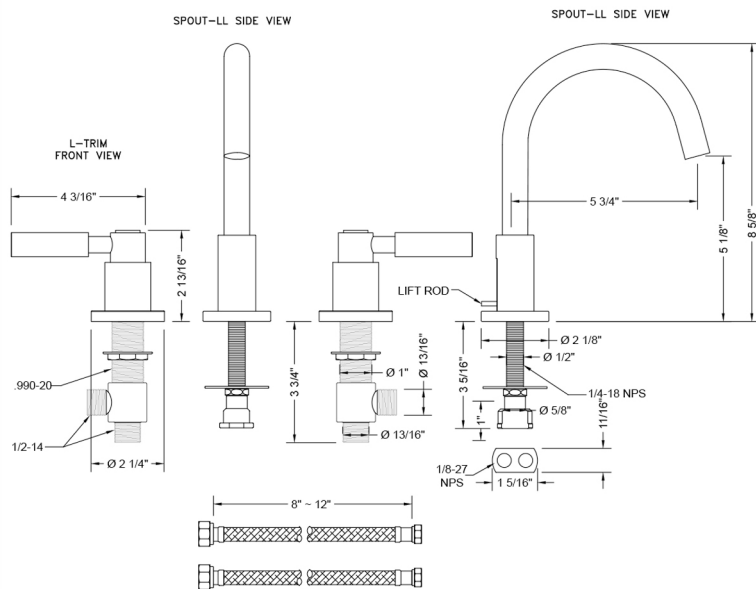

SPECIFICATION DRAWING: