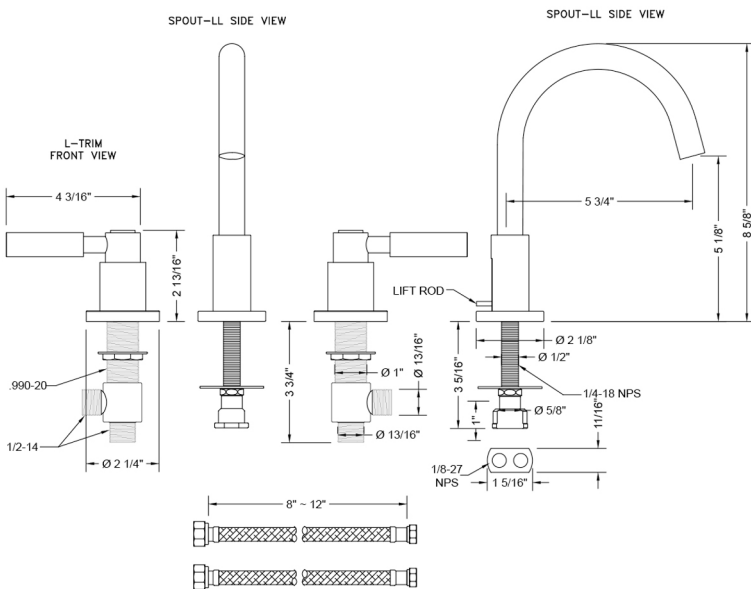

SPECIFICATION DRAWING:

AVAILABLE HANDLES:

COMPLIANCES:

Complies with: ASME A112.18.1-2012/CSA B125.1-12